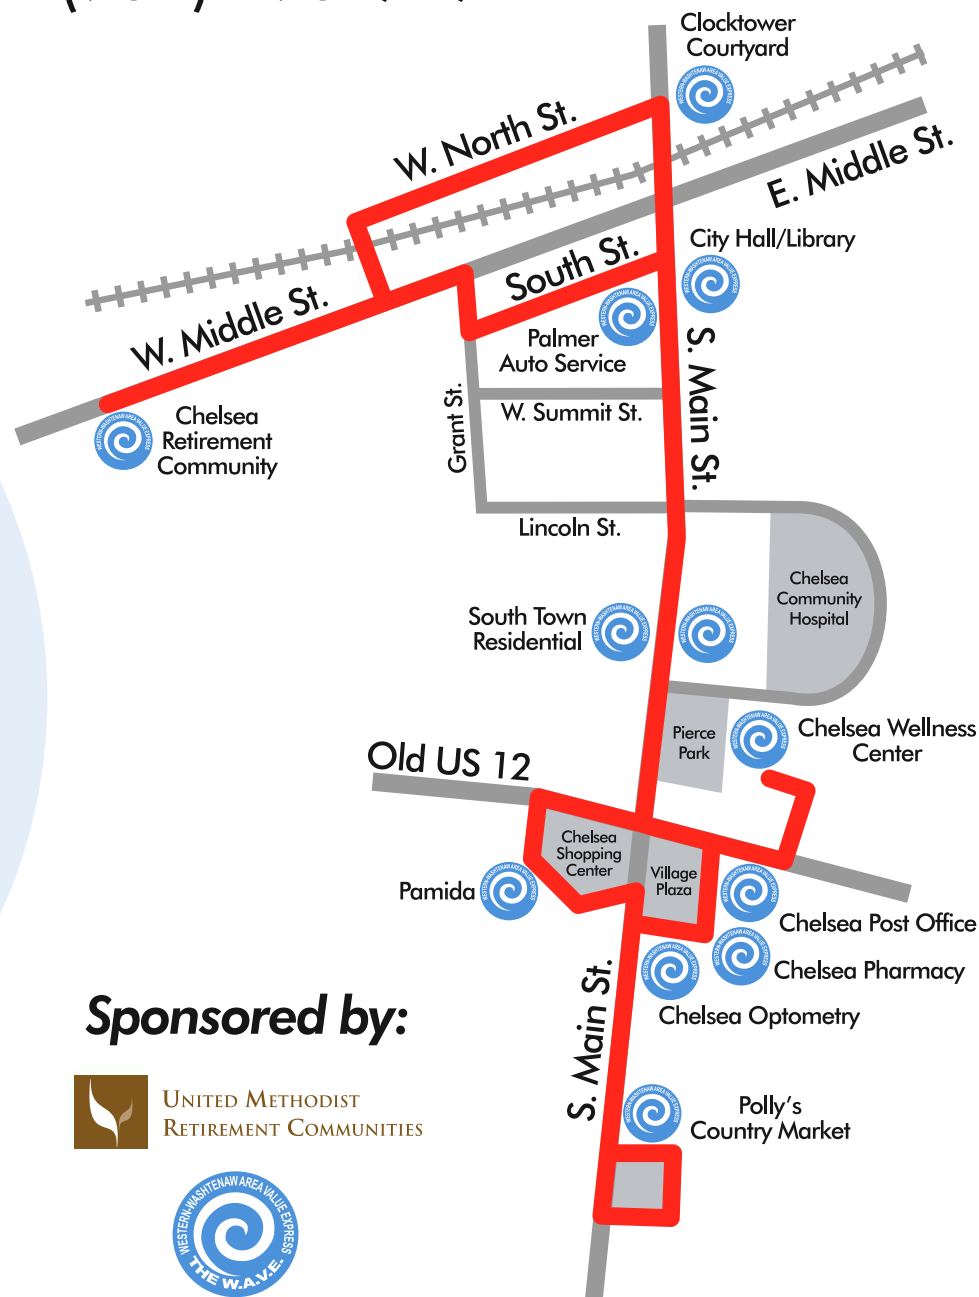

Chelsea Community Ride *Free Shuttle Service*

For Information: (734) 475-9494

Monday - Friday Schedule

<u>Location</u>	<u>Loop 1</u>	<u>Loop 2</u>	<u>Loop 3</u>
CRC Campus	1:00pm	2:00pm	3:00pm
Palmer Auto Service	1:08	2:08	3:08
South Town (Southbound)	1:09	2:09	3:09
Pamida	1:12	2:12	3:12
Polly's Country Market	1:15	2:15	3:15
Chelsea Optometry	1:19	2:19	3:19
Chelsea Pharmacy	1:20	2:20	3:20
Post Office	1:21	2:21	3:21
Wellness Center	1:24	2:24	3:24
South Town (Northbound)	1:26	2:26	3:26
City Hall/Library	1:28	2:28	3:28
Clocktower Courtyard	1:30	2:30	3:30

Saturday Schedule

<u>Location</u>	<u>Loop 1</u>	<u>Loop 2</u>	<u>Loop 3</u>
CRC Campus	10:00am	11:00am	12:00pm
Palmer Auto Service	10:08	11:08	12:08
South Town (Southbound)	10:09	11:09	12:09
Pamida	10:12	11:12	12:12
Polly's Country Market	10:15	11:15	12:15
Chelsea Optometry	10:19	11:19	12:19
Chelsea Pharmacy	10:20	11:20	12:20
Post Office	10:21	11:21	12:21
Wellness Center	10:24	11:24	12:24
South Town (Northbound)	10:26	11:26	12:26
City Hall/Library	10:28	11:28	12:28
Clocktower Courtyard	10:30	11:30	12:30